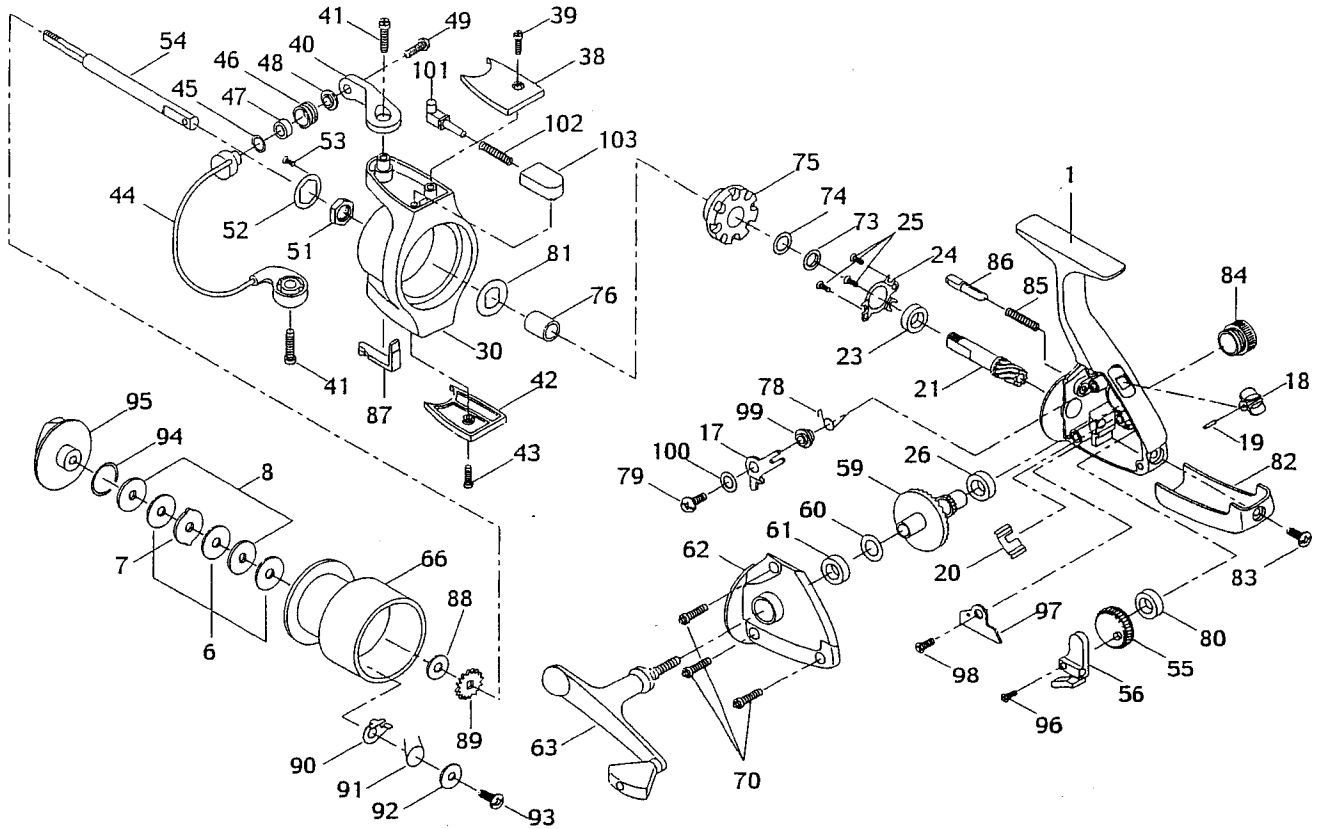

# Abu Garcia

No	Part Name	1000	2000	3000	4000
1	Frame	1080009	1080010	1080011	1080012
6	Drag Washer	1079829	1079830	1079831	
7	Eared Drag Washer	1079832	1079833	1079834	
8	Keyed Drag Washer	1079835	1079836	1079837	
17	Lever	1079838		1079839	
18	Push Button		1080013		
19	Push Button Pin		1079841		
20	Push Button Spring		1079842		
21	Pinion	1079843		1079844	
23	Ball Bearing		1079845		
24	Ball Bearing Retainer		1079846		
25	Retainer Screw		1079847		
26	Drive Gear Bearing		1079848		
30	Pick up Housing	1080014	1080015	1080016	1080017
38	Bail Bracket Cover	1080018	1080019	1080020	1080021
39	Cover Screw		1079857		
40	Bail Bracket	1080022	1080023	1080024	1080025
41	Bracket Screw		1079862		
42	Trip Bracket Cover	1080026	1080027	1080028	1080029
43	Cover Screw		Same as 39		
44	Bail Assy	1080030	1080031	1080032	1080033
45	Line Roller Washer	N/A		1079872	
46	Line Roller	1079873		1079874	
47	Line Roller Bushing	NA		1079882	
48	Line Roller Washer	1079877		1079878	
49	Line Roller Screw	1079879		1079880	
51	Pickup Housing Nut		1079881		
52	Lock Washer	NA		1079883	
53	Lock Screw	NA		1079885	
54	Main Shaft	1079886	1079887	1079888	1079889
55	L.W. Gear	1079890	1079891	1079892	1079893
56	L.W. Bracket	1079894		1079895	
59	Drive Gear	1079896		1079897	
60	Drive Gear Washer		1079898		
61	Drive Gear Bearing		1079899		